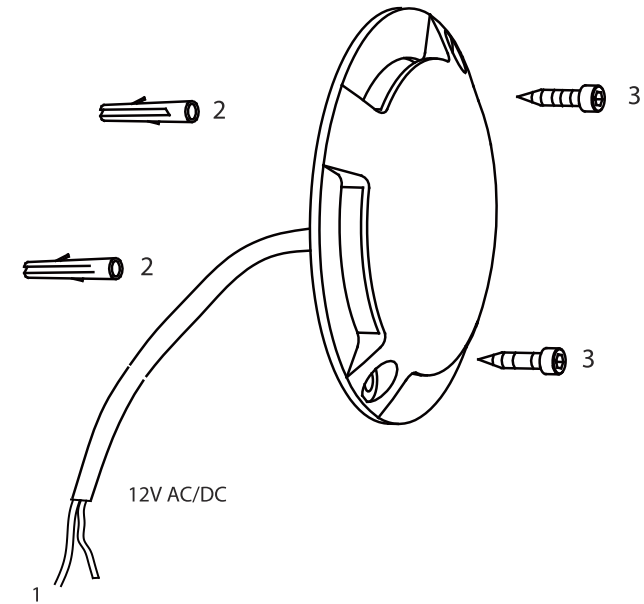

Ref. 70546

Ref. 70547

Ref. 70564

TECHNICAL FEATURES

Ref. 70546: LED 0.5W 6500K 20Lm INCL. MAGNETIC GEAR NOT INCL.

Ref. 70547: LED 0.8W 6500K 40Lm INCL. MAGNETIC GEAR NOT INCL.

Ref. 70564: LED 1W 6500K 60Lm INCL. MAGNETIC GEAR NOT INCL.