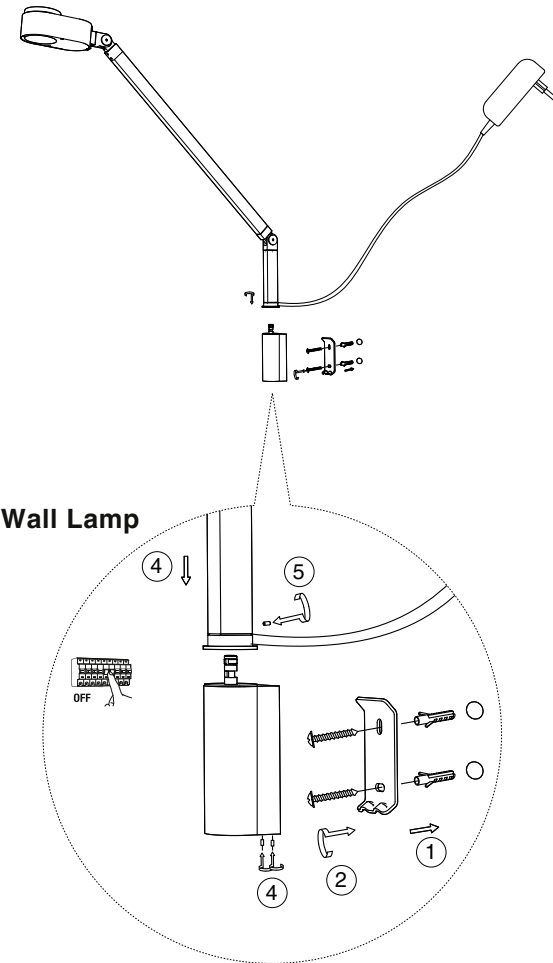

reddot award 2019
winner

INVITING

Table Lamp

Clip Lamp

Wall Lamp

off 100%

Color light Controller
2700K - 4800K

	This product contains a light source of energy efficiency class F Este producto contiene una fuente luminosa de eficiencia energética F	