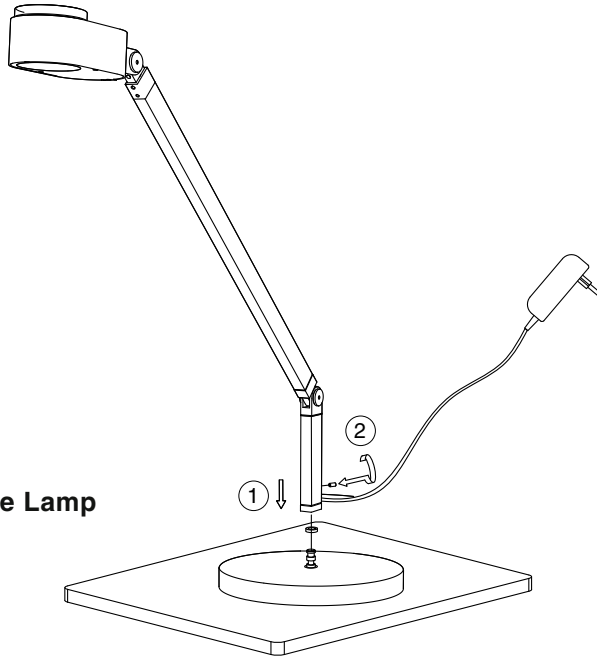

reddot award 2019
winner

INVITING

Table Lamp

Clip Lamp

Wall Lamp

off 100%

Color light Controller
2700K - 4800K

	This product contains a light source of energy efficiency class F Este producto contiene una fuente luminosa de eficiencia energética F	