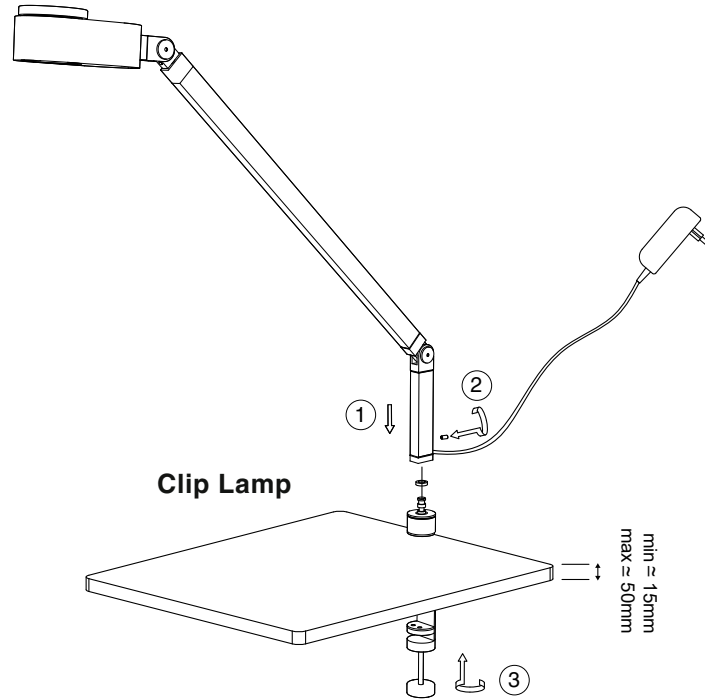

reddot award 2019
winner

INVITING

Table Lamp

Clip Lamp

Wall Lamp

off 100%

Color light Controller
2700K - 4800K

	This product contains a light source of energy efficiency class F Este producto contiene una fuente luminosa de eficiencia energética F	