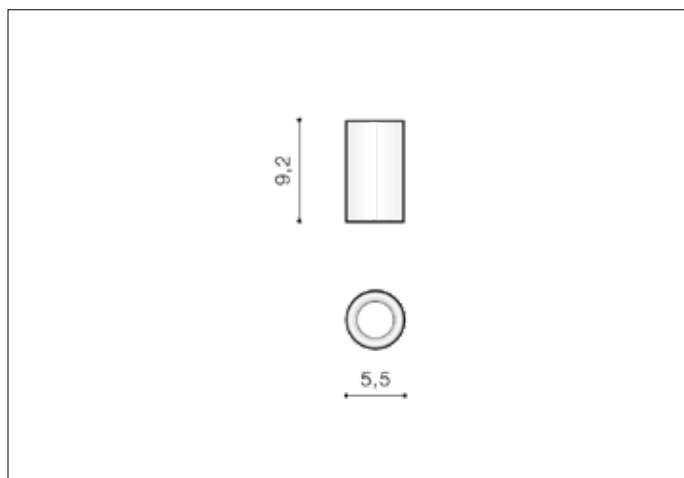

AZzardo[®]
LIGHTING

EIGER IP54 BK/GO
AZ4261, EAN 5901238442615

Dimensions height / width / length [cm] Product Specifications

Product	9,2 x 5,5 x N/A
Mounting inlet:	N/A x N/A x N/A
Ceiling base:	N/A x N/A x N/A
Shades	N/A x N/A x N/A

Line	TECHNICAL
Type	Exposed Downlight
Type of track	N/A
Colour	Black / Gold
Material	Metal
Light source	1
Type of socket	GU10
Lumens	N/A
Kelvins	N/A
Beam angle	N/A
Dimmable	N/A
CCT	N/A
RGB	N/A
RA	N/A
App remote control	N/A
Remote control	N/A
Voltage	230V
Power	max LED 50W
Switch location	N/A
Protection class	IP54
Tilt	N/A
Rotation	N/A

Shipping info height / width / length [cm]

BOX 1:	10 x 6,5 x 6,5
BOX 2:	N/A x N/A x N/A
BOX 3:	N/A x N/A x N/A
Net weight [kg]	0,18
Gross weight [kg]	0,21

Energy efficiency

N/A

Azzardo Sp. z o.o.
ul. Strzeszyńska 33 60-479 Poznań,
NIP: 929-185-75-07